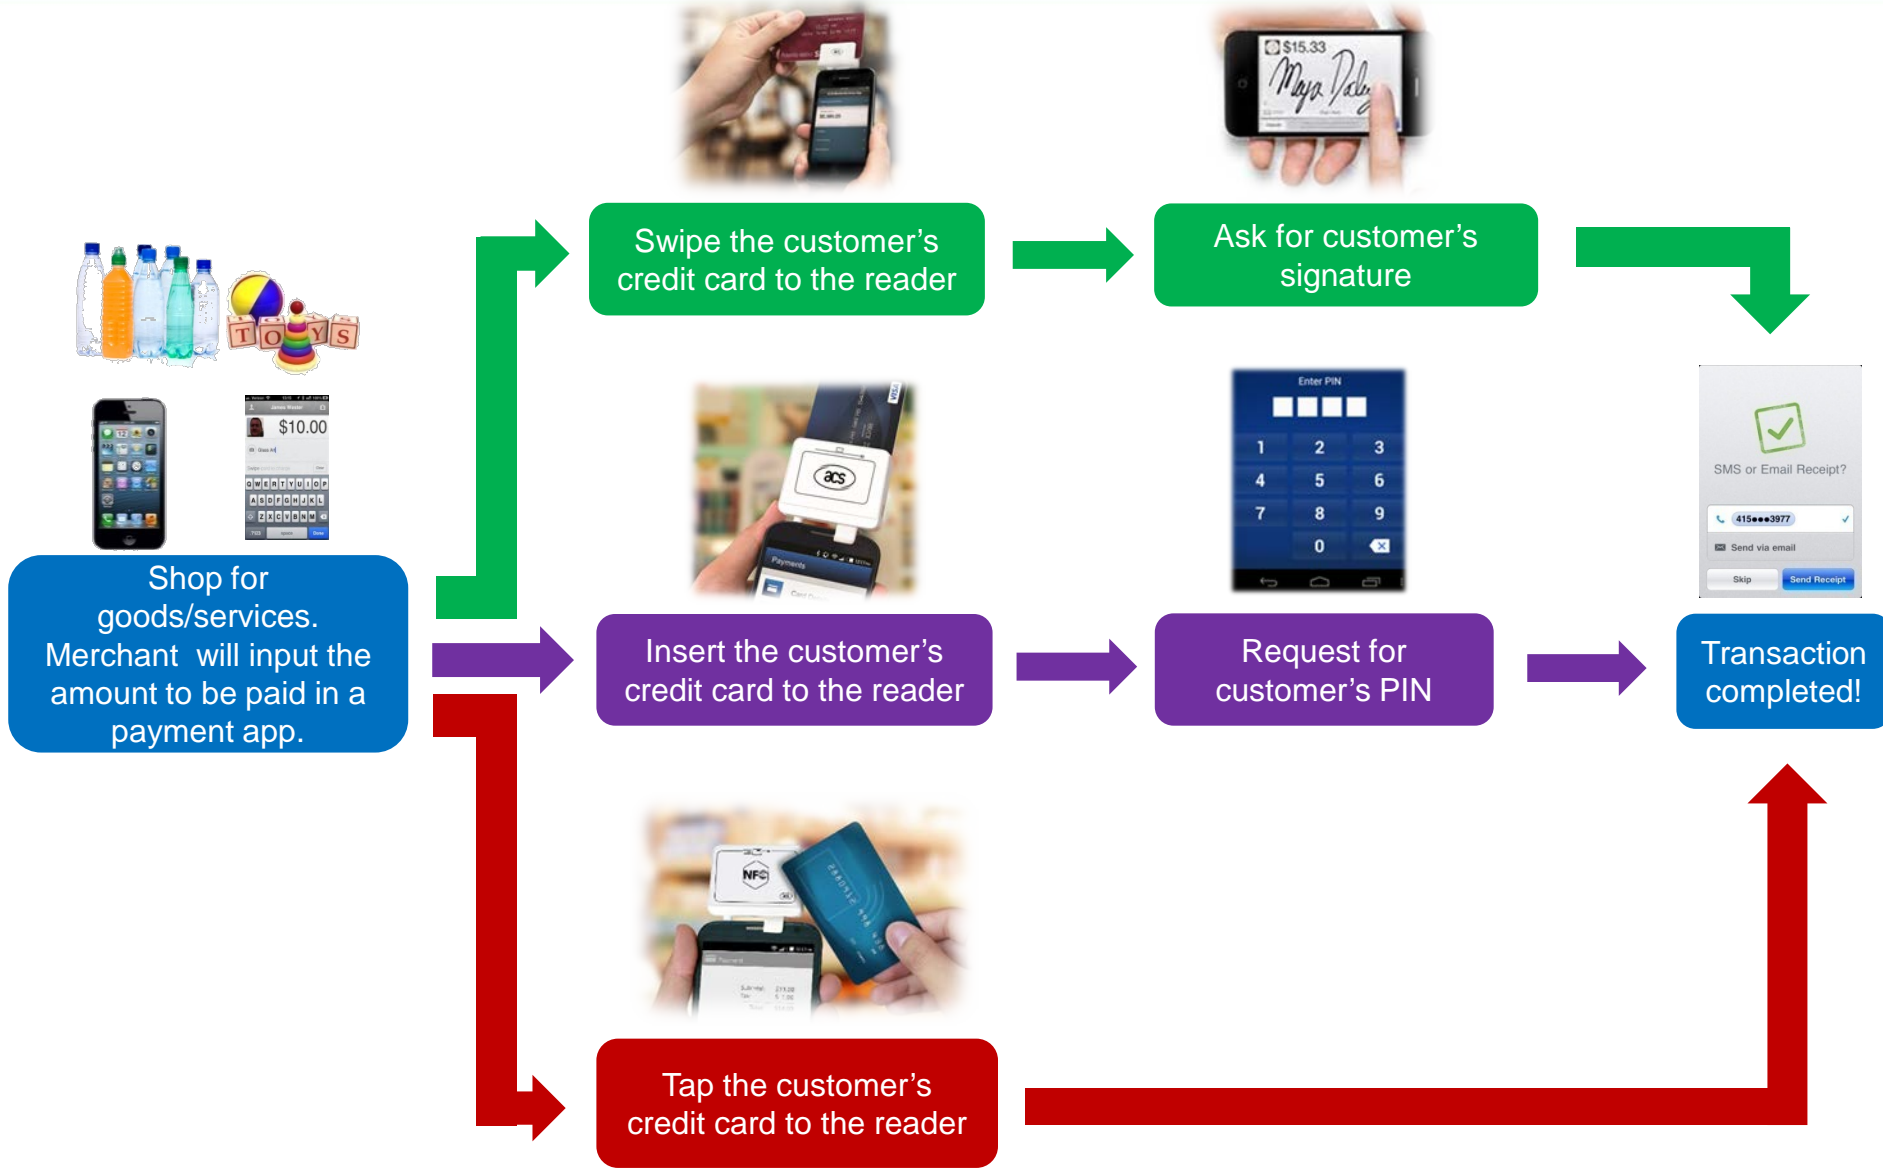

Cost-effective

A compact yet powerful reader which is also price-competitive

Portability

A device that you can easily carry around anytime, anywhere

Secured

Once the card is swiped, the user information is being encrypted using the AES-128 algorithm

E-Healthcare

E-Purse and Loyalty

Transportation

Sample Application

Thank You!

info@acs.com.hk

www.acs.com.hk

<http://twitter.com/SmartCardReader>